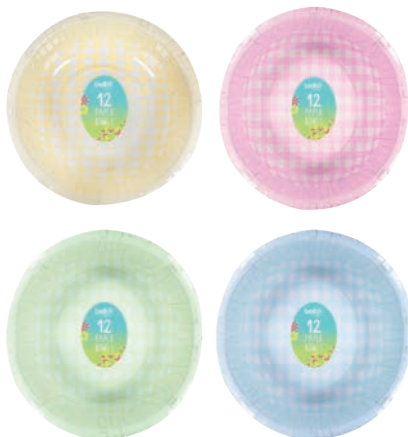

inners: 24
outers: 48

AM1609

30-pack Paper Straws

inners: 24
outers: 48

AM3042

8-pack 23cm Paper Plates

inners: 12
outers: 24

AM3043