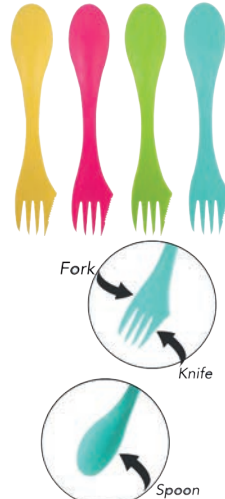

inners: 1
outers: 24

AM2749

5-pack Glitter Crazy Straws

inners: 24
outers: 48

AM2127

8 piece Party Cutlery

inners: 12
outers: 36

AM2058

4-pack 3 in 1 Party Cutlery

inners: 24
outers: 48

AM2101

330ml Crazy Straw Beaker

inners: 1
outers: 24

AM3309

29cm Chip & Dip Bowl

inners: 24
outers: 48